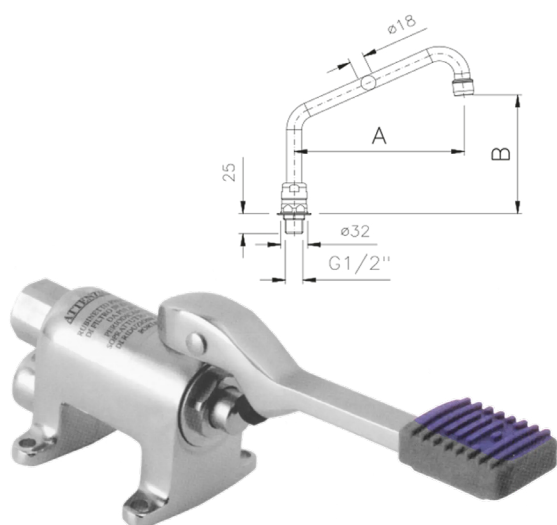

Technical data sheet

Product features

Tap foot operated N

Model	SAP Code	00021199
--------------	-----------------	----------

Technical data sheet

Technical parameters

Tap foot operated N

Model

SAP Code

00021199

1. SAP Code:

00021199

5. Gross Height [mm]:

80

2. Net Weight [kg]:

1.20

6. Gross Weight [kg]:

1.32

3. Gross Width [mm]:

240

7. Attachment:

into the ground

4. Gross depth [mm]:

70